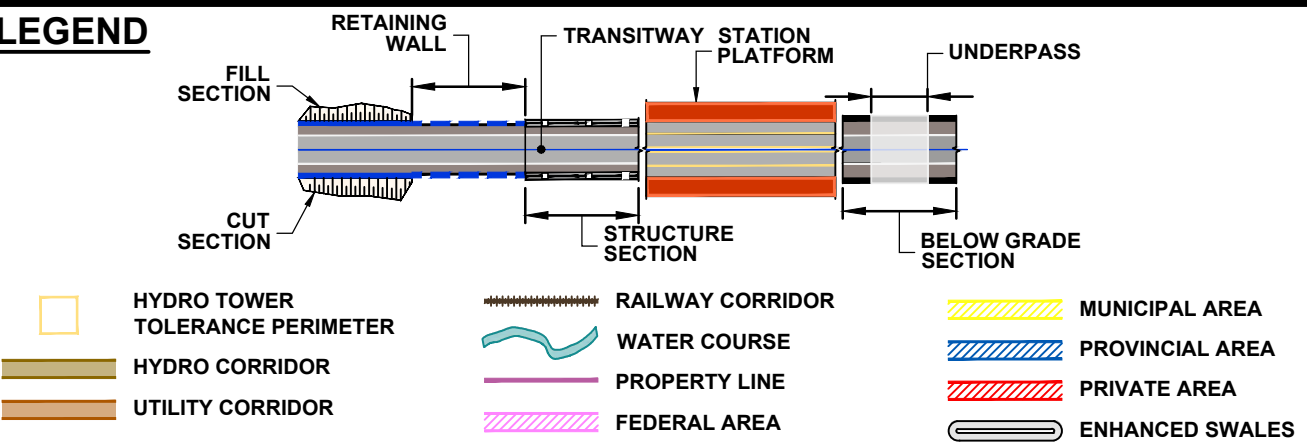

DRAWING NAME: J:\TOR\76284 ON-MTO 407 TRANSITWAY WC TO BRANTTITS General\03 - Drawings\8 - Property\Plans\407 TW4-Plate 22.dwg
CREATED: Nov 29, 2019 9:10am
MODIFIED:

407 TRANSITWAY
WEST OF BRANT STREET TO WEST OF HURONTARIO STREET
G.W.P. 16-20003, CA 2016-E-0038

PROPERTY PLAN
STA. 25+440 TO STA. 25+980

PLATE
22

DATE
11/20/2019