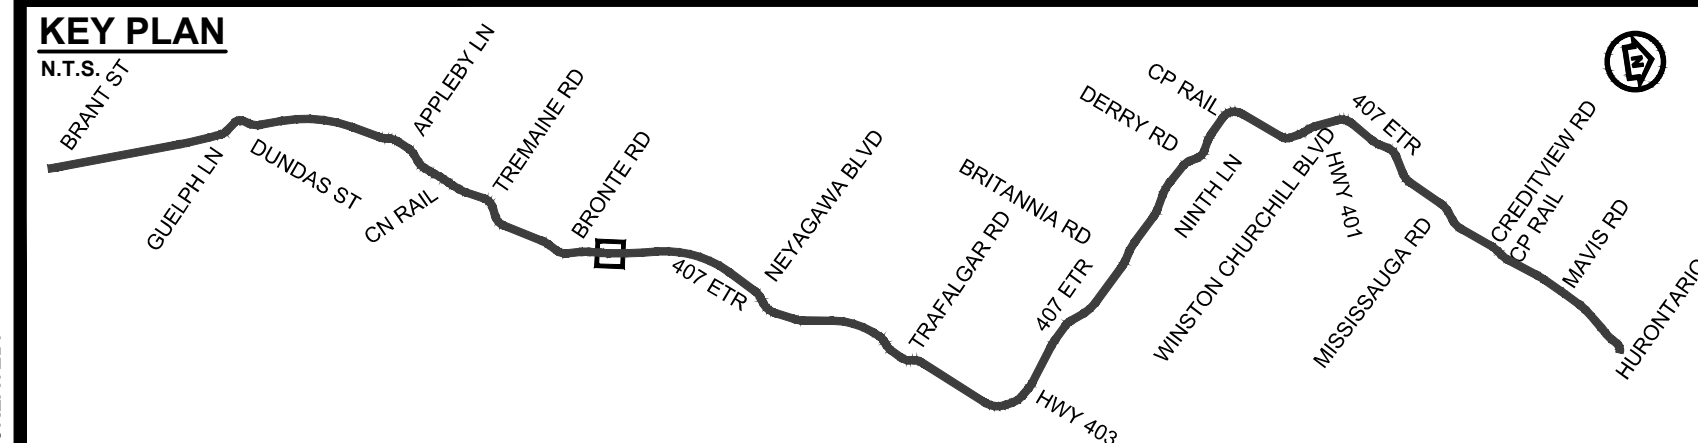

DRAWING NAME: J:\TOR\76284 ON-MTO 407 TRANSITWAY WC TO BRANTTITS General\03 - Drawings\8 - Property\Plans\407 TW4-Plate 22.dwg
CREATED: Nov 29, 2019 9:10am
MODIFIED:

407 TRANSITWAY
WEST OF BRANT STREET TO WEST OF HURONTARIO STREET
G.W.P. 16-20003, CA 2016-E-0038

PROPERTY PLAN
STA. 25+440 TO STA. 25+980

PLATE
22

DATE
11/20/2019